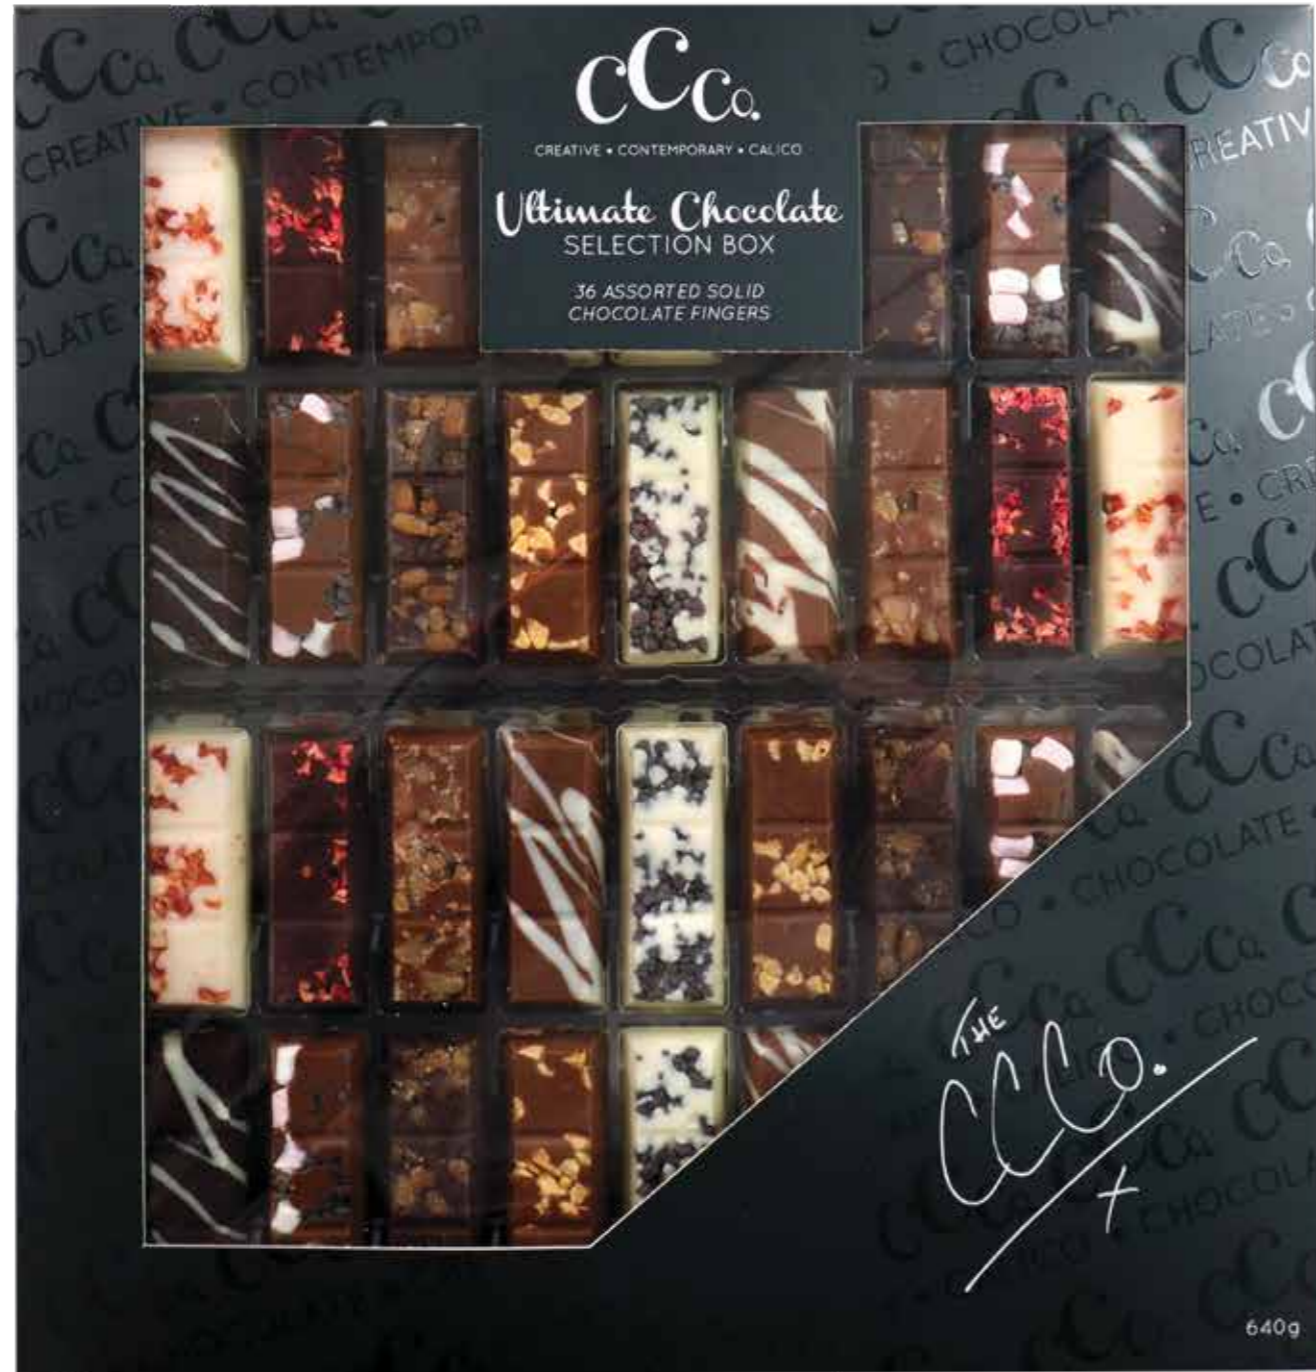

SOLID CHOCOLATE FINGERS

ULTIMATE 36 PIECE SELECTION

DIMENSIONS

This gift box measures 290mm x 300mm x 35mm deep

THE CCCo. ULTIMATE CHOCOLATE SELECTION BOX 36 SOLID CHOCOLATE FINGERS

OUR BIGGEST PACK YET. 36 LUXURY SOLID CHOCOLATE FINGERS IN A SELECTION OF 9 FLAVOURS

- HONEYCOMB
- DARK SALTED CARAMEL
- MILK SALTED CARAMEL
- DARK DRIZZLE
- MILK DRIZZLE
- DARK RASPBERRY
- STRAWBERRIES & CREAM
- COOKIES & CREAM
- ROCKY ROAD

CP000453
6 x 640g